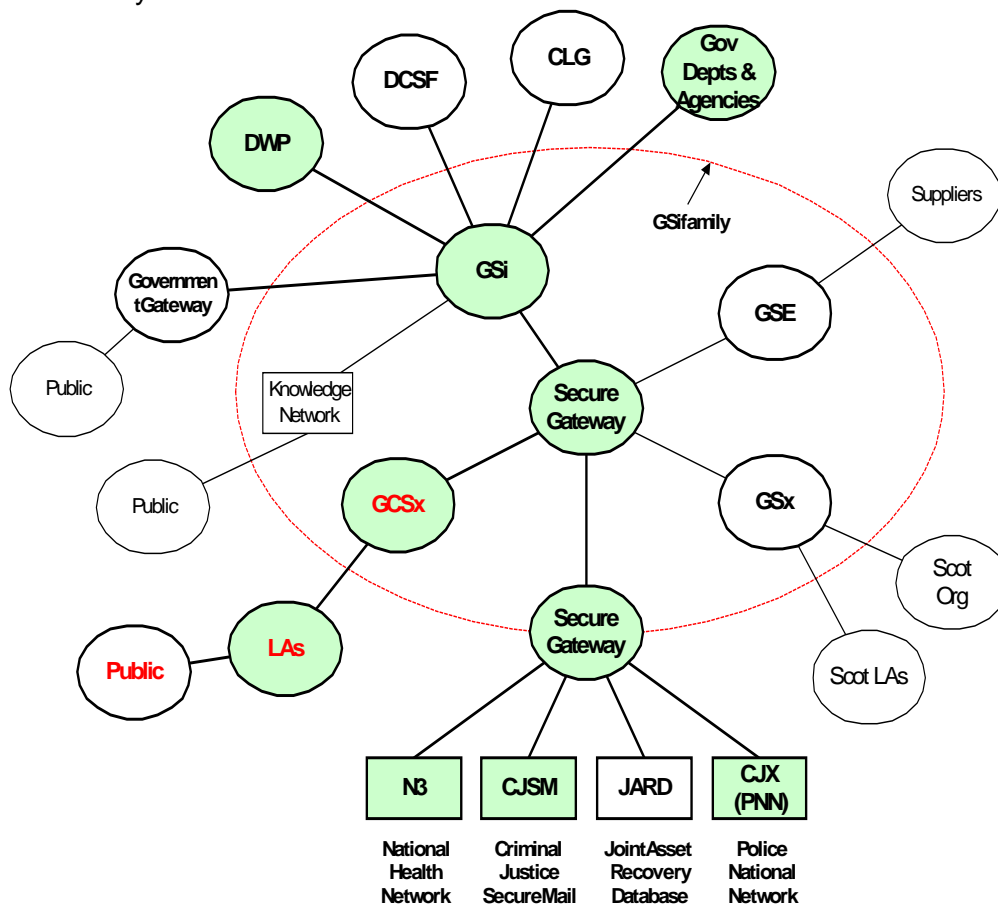

GCSX

GCSX stands for Government Connect Secure Extranet, which is part of the GSI community. CCBC – GCSX communication is shown in Green below.

It is a secure private Wide-Area Network (WAN), which enables secure interactions between connected Local Authorities and other organisations, whose security management process and procedures adhere to commercial best practice. These are typically English and Welsh Local Authorities under the Department for Communities, and Local Government (DCLG) led Government Connect Programme.